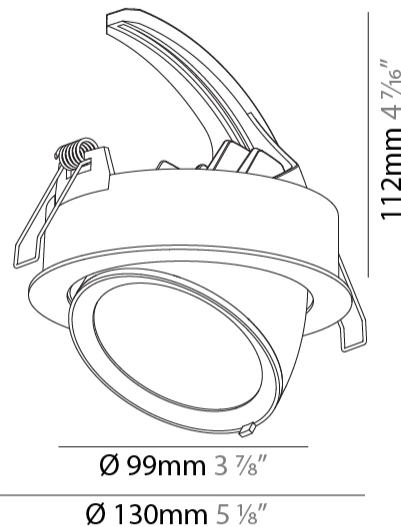

GENERAL

Series: Mechaniq Round Efficiency
Brand: Prolicht
Division: Architectural
Mounting Type: Recessed
Mounting Location: Ceiling
Subcategory: Downlight

PHYSICAL

Shape: Round
Diameter (mm): 130
Diameter (in): 5 1/8
Height (mm): 112
Height (in): 4 7/16
Min. Recessing Depth (mm): 130
Min. Recessing Depth (in): 5 1/8
Light Distribution: Adjustable / Downlight
Weight (kg): .743
Weight (lbs): 1.64
Fixture Finish: SSR / BKV / CWI / CRY / HAB / LAG / UFT / ITA / RUA / RUR / MIC / FTG / MYG / TWT / LOD / PUS / FRO / FUP / KIA / POP / BLS / SPG / MEY / GOH / GUM / CHC / COM / ABZ / JAG / OBR / MOS / ROR
Fixture Material: Aluminum Die Cast
Cut-out Measurements: 120mm / 4 3/4"

ELECTRICAL

Lamp Type: LED (Zhaga Standard)
Total Output Wattage (W): 12 / 15
Dimming: Tri-Mode (Non-Dimming and Phase Dimming (120Vac only) and 0-10V Dimming)
Driver Included: No
Driver Location: Recessed Housing
Driver Type: Constant Current - Universal
Housing: See components
Input Voltage (V): 120 - 277
Constant Current (MA): 350

LED

Number of LEDs: 1
Color Temperature (°K): 2700 / 3000 / 3500 / 4000
Max. Delivered Lumen (lm): 830 / 930 / 1010 / 1030
CRI: >90 CRI
Lamp Life (hrs): 50000

OPTICAL

Reflector°: 8
Adjustability: Rotational 355°; Tilt 45°

RATINGS AND CERTIFICATIONS

Certified By: Certified for North American Standards
IP rating: IP20