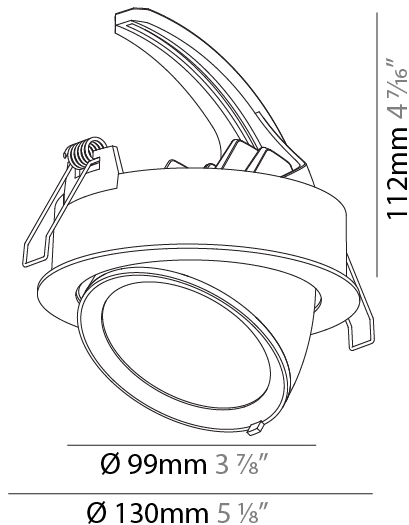

GENERAL

Series: Mechaniq Round Efficiency
Brand: Prolicht
Division: Architectural
Mounting Type: Recessed
Mounting Location: Ceiling
Subcategory: Downlight

PHYSICAL

Shape: Round
Diameter (mm): 130
Diameter (in): 5 1/8
Height (mm): 112
Height (in): 4 7/16
Min. Recessing Depth (mm): 130
Min. Recessing Depth (in): 5 1/8
Weight (kg): .743
Weight (lbs): 1.56

Fixture Finish: SSR / BKV / CWI / CRY / HAB / LAG / UFT / ITA / RUA / RUR / MIC / FTG / MYG / TWT / LOD / PUS / FRO / FUP / KIA / POP / BLS / SPG / MEY / GOH / GUM / CHC / COM / ABZ / JAG / OBR / MOS / ROR

Fixture Material: Aluminum Die Cast
Cut-out Measurements: 120mm / 4 3/4"

ELECTRICAL

Lamp Type: LED (Zhaga Standard)
Input Wattage (W): 18.7
Dimming: Tri-Mode (Non-Dimming and Phase Dimming (120Vac only) and 0-10V Dimming)
Driver Included: No
Driver Location: Recessed Housing
Driver Type: Constant Current - Universal
Housing: See components
Input Voltage (V): 120 - 277
Constant Current (MA): 500

LED

Number of LEDs: 1
Color Temperature (°K): 2700 / 3000 / 3500 / 4000
Max. Delivered Lumen (lm): 2180 / 2230 / 2352 / 2400
CRI: >90 CRI
Lamp Life (hrs): 50000

OPTICAL

Reflector: 18 / 26 / 40
Adjustability: Rotational 355°; Tilt 45°

RATINGS AND CERTIFICATIONS

Certified By: Certified for North American Standards
IP rating: IP20